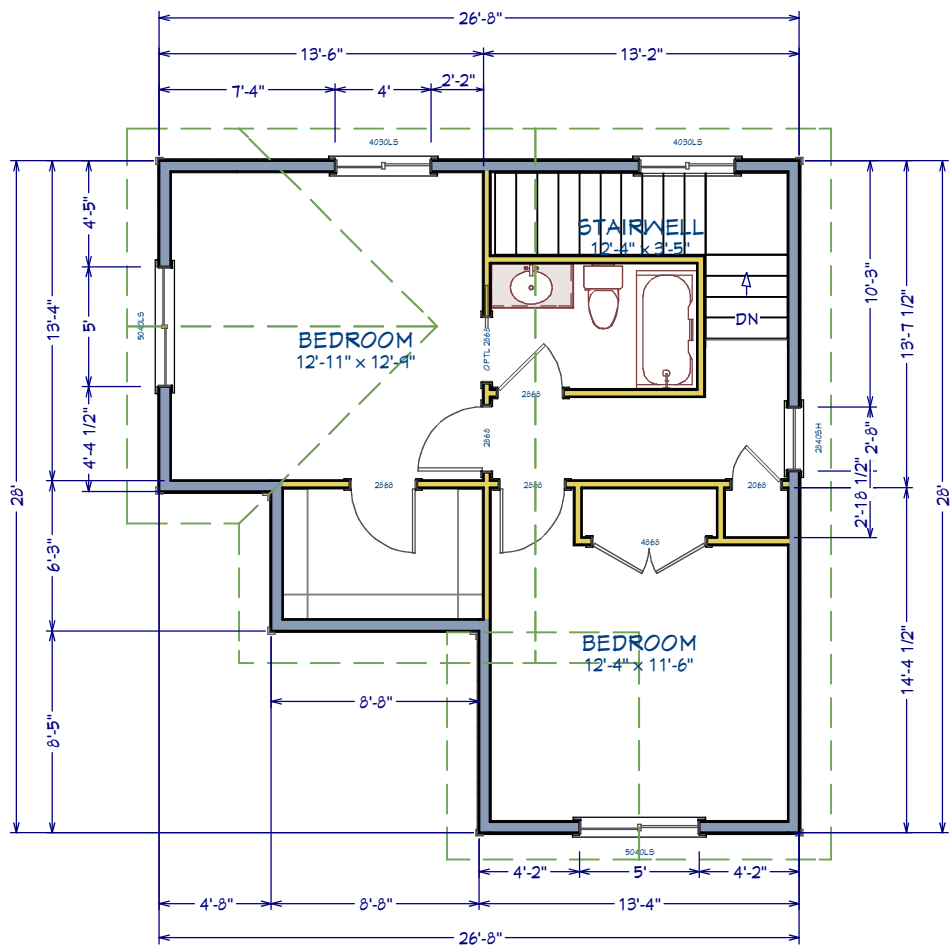

LIVING AREA 1018 sq ft  
 SHANNON LANE LOT 8 (07.15.19)  
 UPPER FLOOR = 543  
 LOWER FLOOR = 1018  
 TOTAL = 1561 sqft

LIVING AREA  
543 sq ft