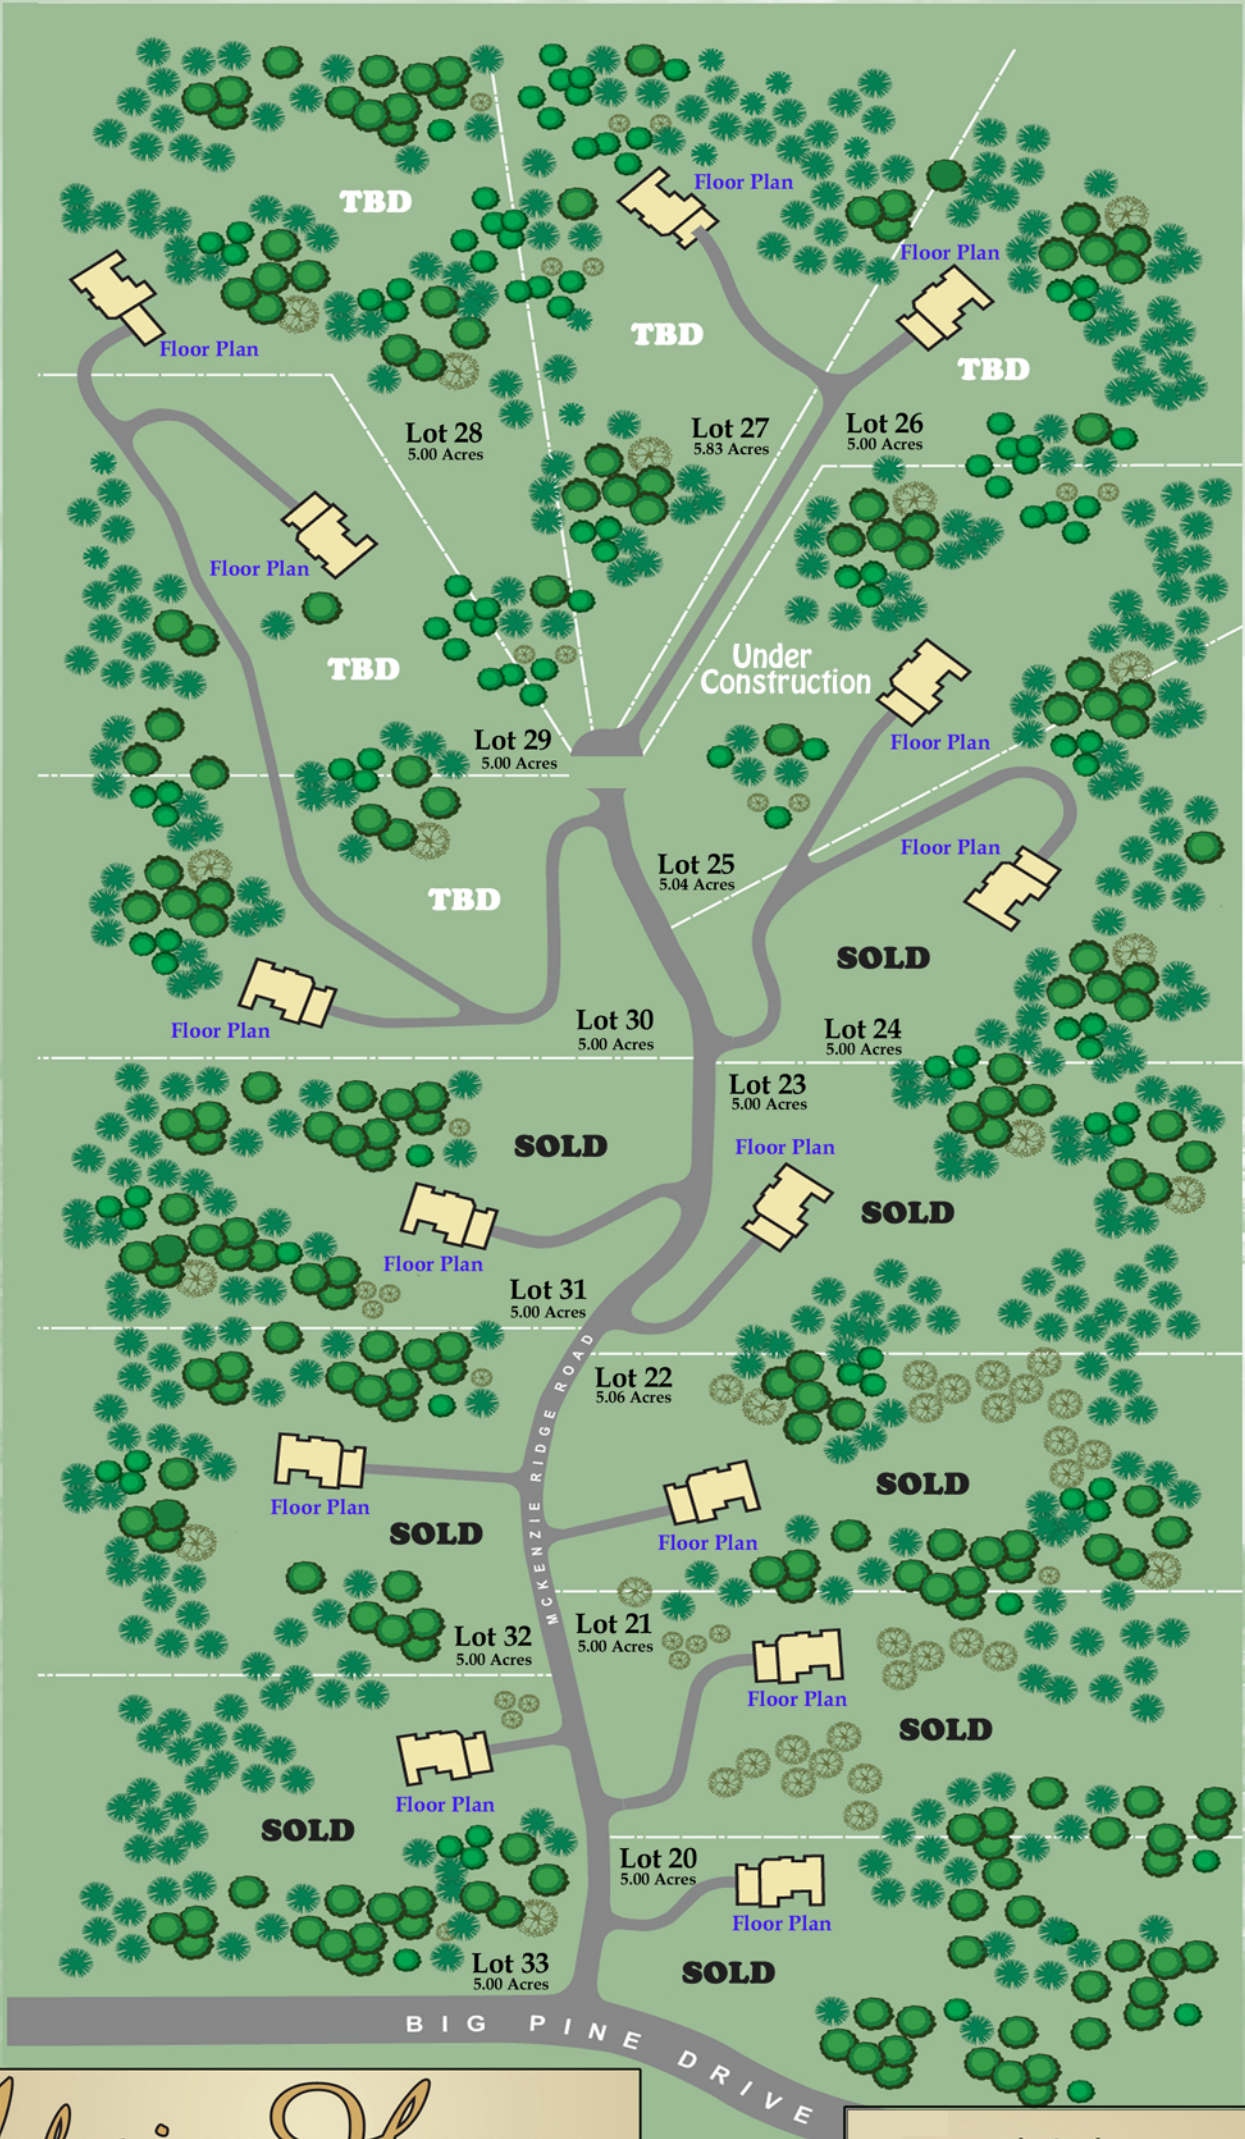

Paradise Vista Phase II "McKenzie Ridge"

Prices are subject change. Call Jeff @ 541-441-8930 for details

Valerian Homes LLC
CUSTOM BUILDING & DESIGN
WTW Development, LLC

www.valerianhomes.net
info@valerianhomes.net
Phone: 541-955-4663
Sales: Jeff @ 541-441-8930